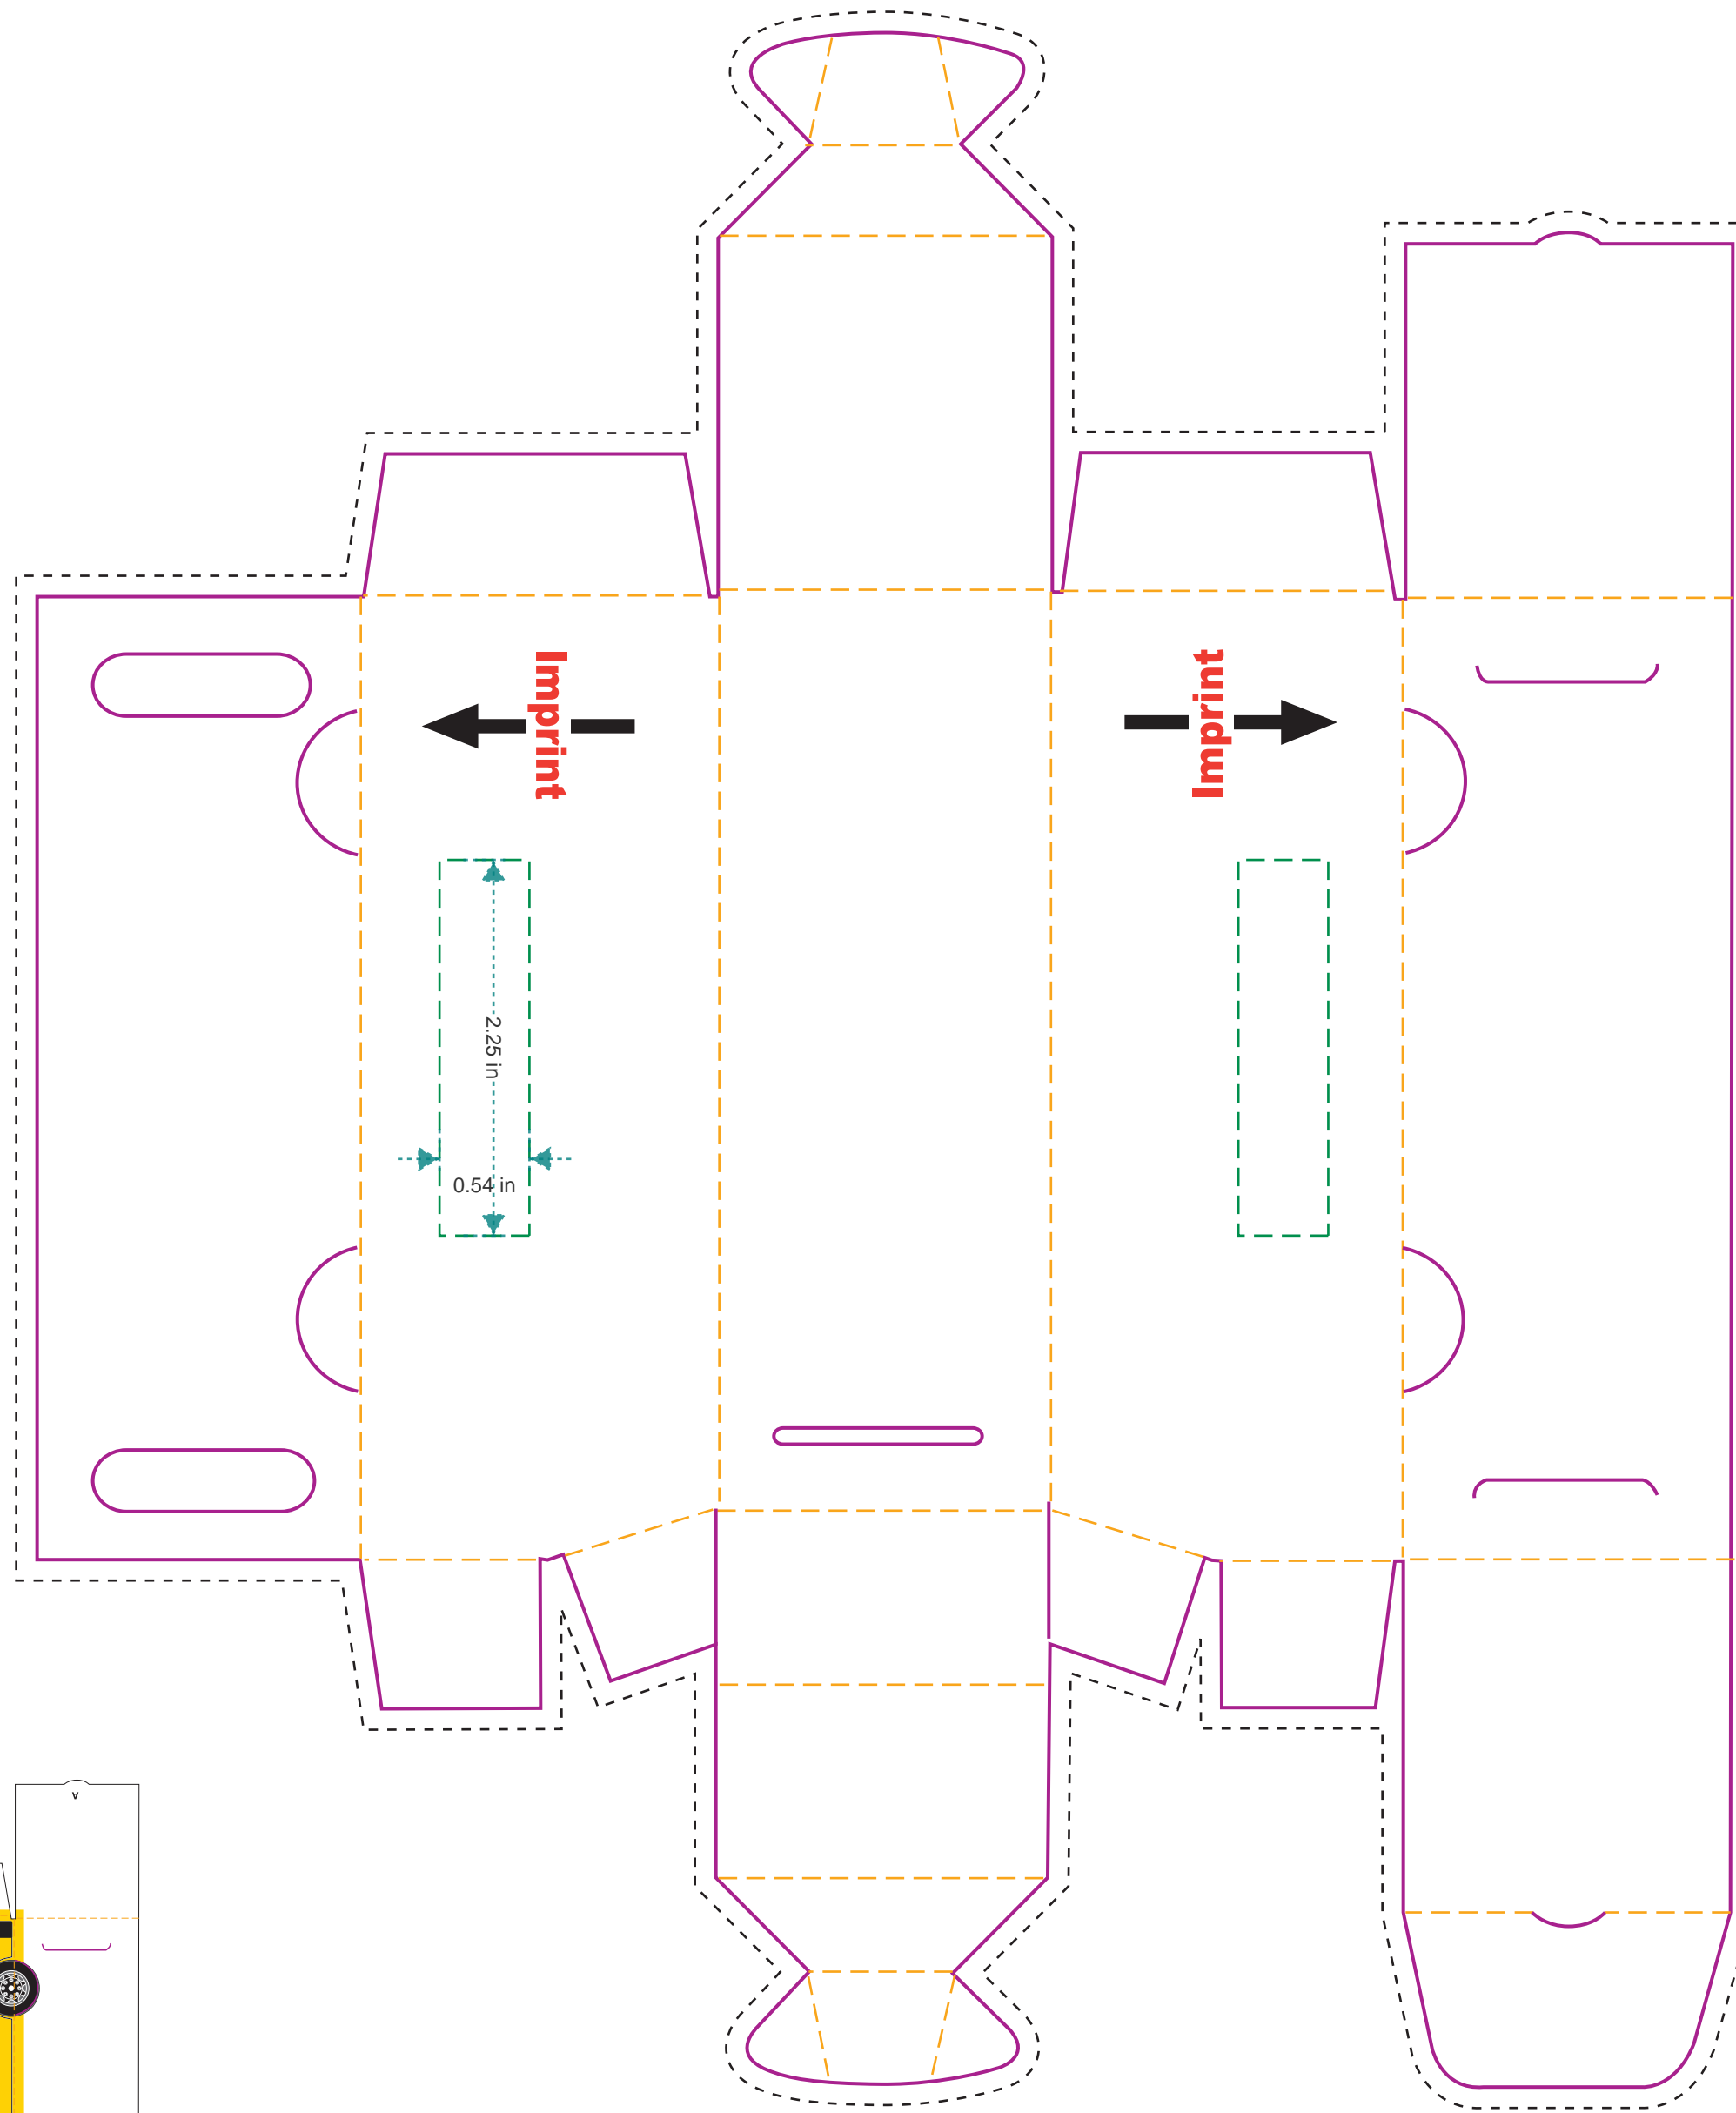

*Actual size*  
 Width: 10.125 in.  
 Height: 12.25 in.

*Assembled size*  
 Width: 5.75 in.  
 Height: 2.5 in.  
 Depth: 2 in.

# N-10 Bus Bank

Stock art is pre-printed

- **Bleed Line**  
(1/8" offset from Die Line)
- **Die Line**  
(represents actual cut product)
- - - - **Live Area**  
(3/16" inset from Die Line)
- · - · - **Fold**

Please keep all text and graphics inside the Live Area unless the graphic element is intended to bleed. Borders, if included, should bleed outward from the Live Area. Please model spot colors using the Pantone solid coated Matching System. Please submit all Fonts and Links for output with your Final Composite.