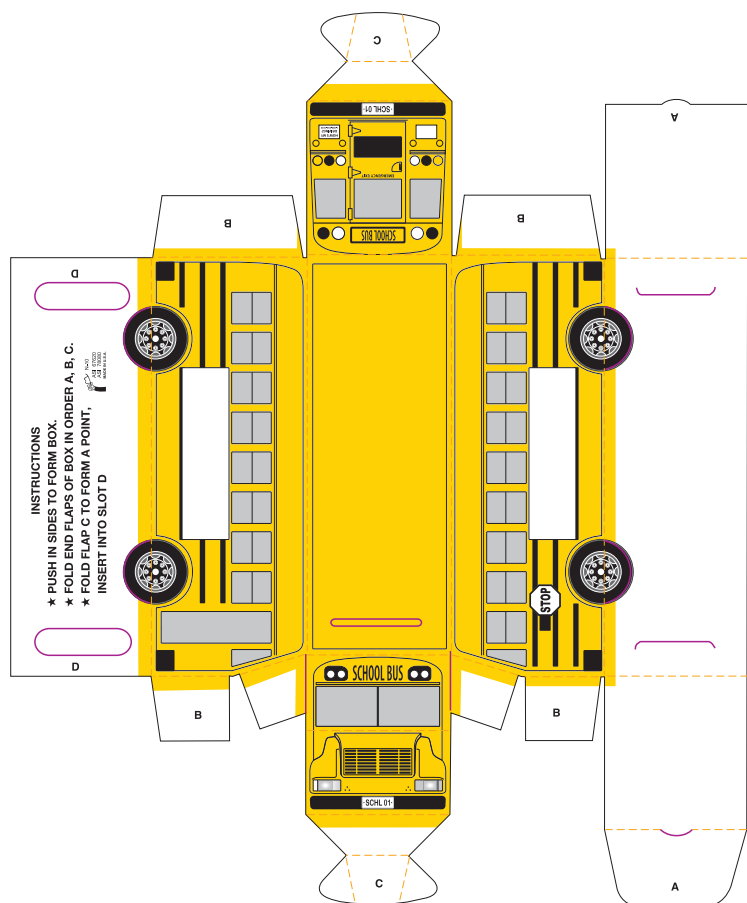

*Actual size*  
 Width: 10.125 in.  
 Height: 12.25 in.

*Assembled size*  
 Width: 5.75 in.  
 Height: 2.5 in.  
 Depth: 2 in.

# N-10 Bus Bank

Stock art is pre-printed

- **Bleed Line**  
(1/8" offset from Die Line)
- **Die Line**  
(represents actual cut product)
- - - - **Live Area**  
(3/16" inset from Die Line)
- · - · - **Fold**

Please keep all text and graphics inside the Live Area unless the graphic element is intended to bleed. Borders, if included, should bleed outward from the Live Area. Please model spot colors using the Pantone solid coated Matching System. Please submit all Fonts and Links for output with your Final Composite.